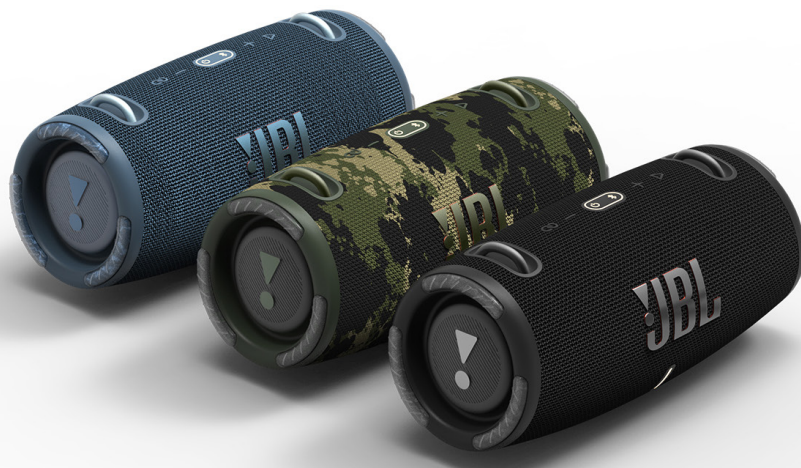

XTREME3

Portable waterproof speaker

Unleash powerful sound everywhere.

Poolside. Picnics. Just hanging out. Music makes the party. The JBL Xtreme 3 portable Bluetooth speaker effortlessly delivers massive JBL Original Pro Sound. With four drivers and two pumping JBL Bass Radiators, the powerful sound draws everybody in, and with PartyBoost, you can connect multiple JBL PartyBoost-enabled speakers to take things to the next level. A little rain might spoil your fun, but the waterproof and dustproof Xtreme 3 won't mind at all, and the convenient carrying strap with built-in bottle opener makes it a breeze to move the party indoors. The JBL Xtreme 3 makes a big splash wherever you go.

Features

- ▶ Massive JBL Original Pro Sound
- ▶ 15 Hours of Playtime
- ▶ IP67 waterproof and dustproof
- ▶ Wireless Bluetooth Streaming
- ▶ Crank up the fun with PartyBoost
- ▶ Carry it anywhere
- ▶ Power up with the built-in powerbank

XTREME3

Portable waterproof speaker

Features and Benefits

Massive JBL Original Pro Sound

Four drivers and two JBL Bass Radiators effortlessly deliver dynamic, immersive sound with deep bass and plenty of detail. You'll get lost in the music wherever you are.

15 Hours of Playtime

The fun doesn't have to stop. Packed with an incredible 15 hours of battery life, JBL Xtreme 3 lets you party all day and into the night.

IP67 waterproof and dustproof

To the pool. To the park. JBL Xtreme 3 is IP67 waterproof and dustproof, so you can bring your speaker anywhere.